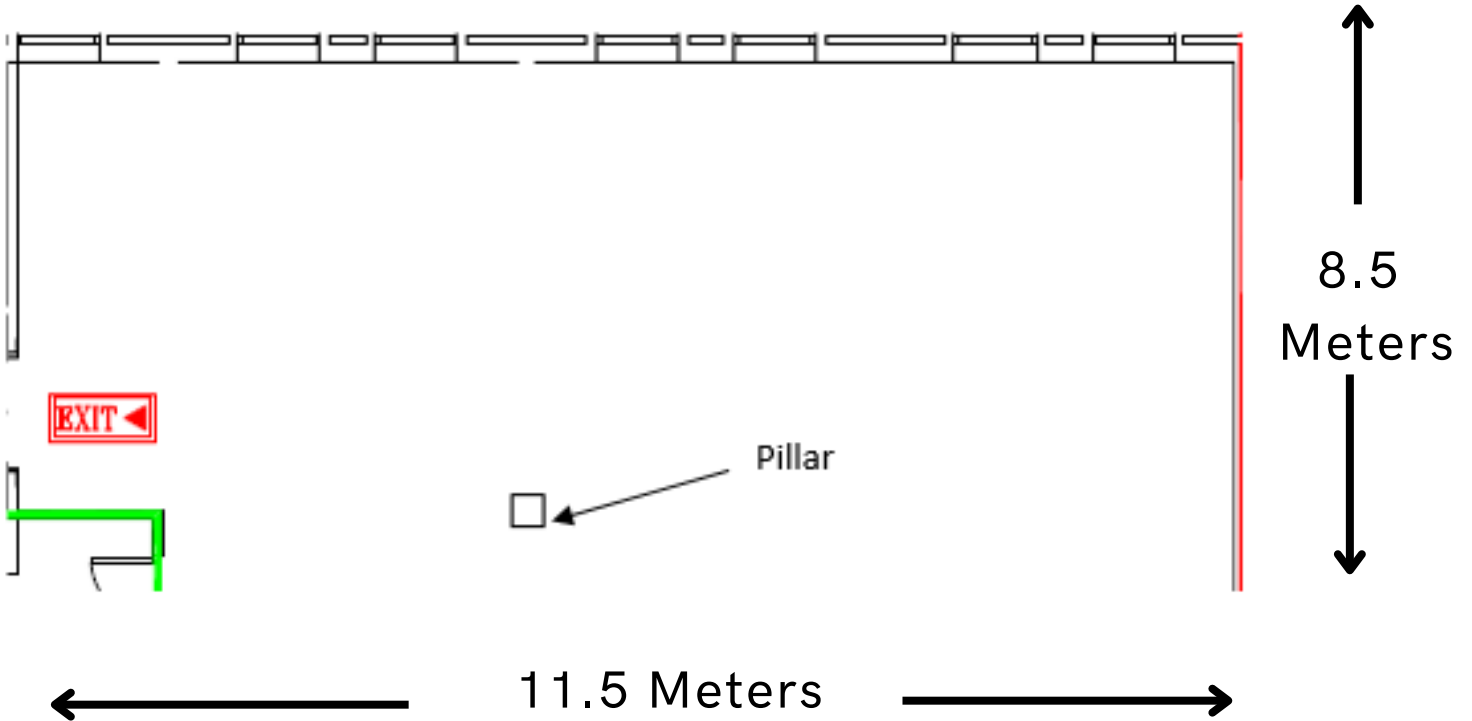

O'CONNELL SUITE

MEETING ROOM DETAILS

Natural Light	Sound System	Screen	Projector
✓	✓	✓	✓

O'CONNELL SUITE DETAILS

SET UP	CAPACITY
THEATRE	50
CLASSROOM	20
CABERET/ BANQUET	30-40
U-SHAPE	24
BOARDROOM	20