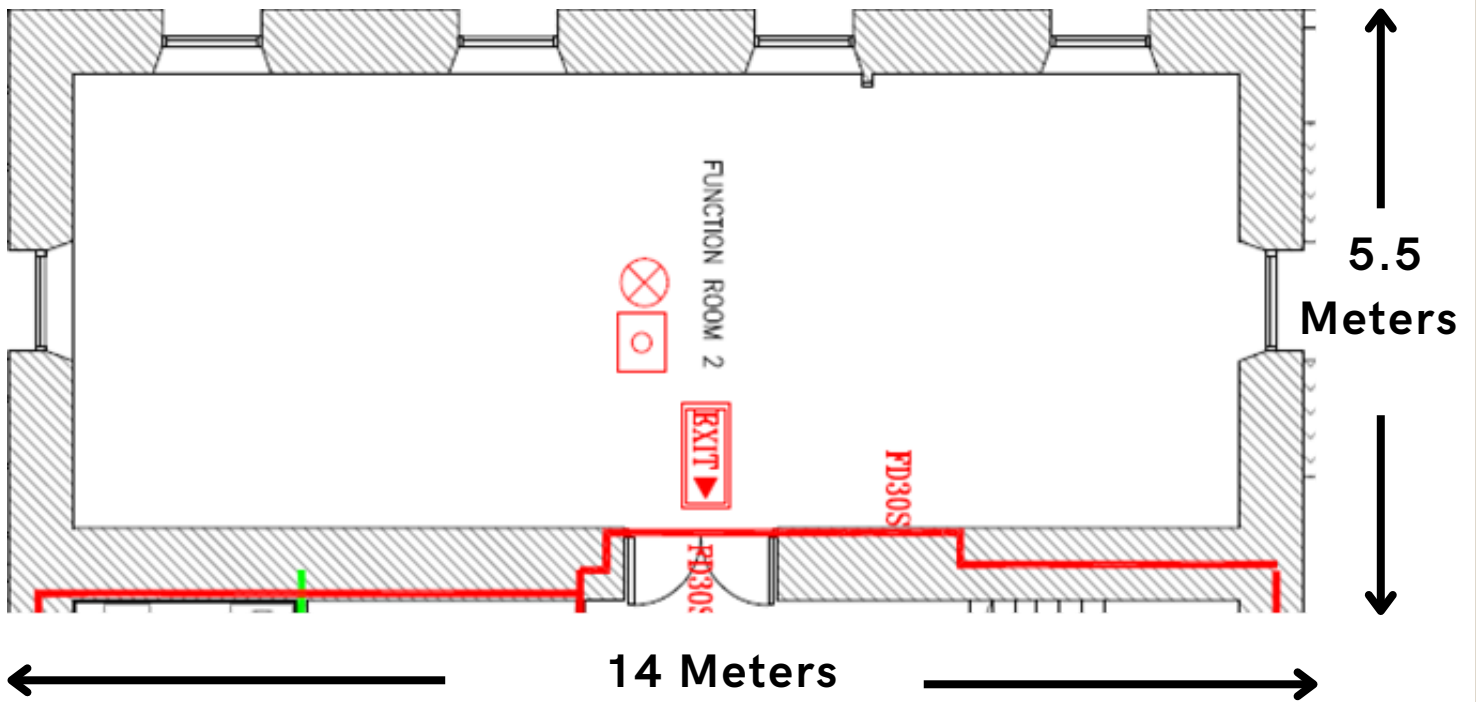

BARLOW SUITE

MEETING ROOM DETAILS

BARLOW SUITE DETAILS

SET UP	CAPACITY
THEATRE	70
CLASSROOM	20
CABERET/ BANQUET	40
U-SHAPE	30
BOARDROOM	28

Natural Light	Sound System	Screen	Projector
